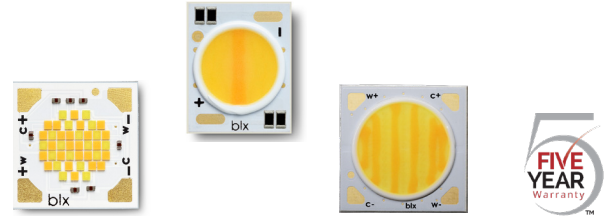

## Features

- Comprehensive line of Dim-To-Warm and Tunable White arrays
- Phosphor dispensed and CSP arrays for premium applications
- Proprietary packaging technology to enhance near field color uniformity
- Thrive tunable spectrum to closely match natural light

## Benefits

- Superior color dimming transition and color mixing
- Compact system design
- Phosphor dispensed products suitable precision optics down to 15 degrees
- Full consistent spectrum with fewer spectral spikes

Vesta Product	Technology	Part Numbers	LES	Power	Tunable / Dimming CCT Range	CRI	Typ. Flux at coolest CCT, 90CRI, Tc=25°C (lm)	Drive Current (mA)	Voltage Tc=25C (V)	Peak Efficacy Tc=25C (lm/W)
Dim-To-Warm Arrays	Dispensed Phosphor	BXRV-DR-18xxG-0600-A-13	6mm	6W	1800K-2700K/3000K	90	660	350	17.0	111
		BXRV-DR-18xxx-1000-G-13	9mm	4W		90, 95	497	250	17.0	117
		BXRV-DR-18xxx-1000-A-13	9mm	6W			696	350	17.0	117
		BXRV-DR-18xxx-1000-B-13	9mm	12W		90, 95	1384	350	33.8	117
		BXRV-DR-18xxx-2000-A-13	13mm	20W			2432	600	33.5	121
		BXRV-DR-18xxx-3000-A-13	15mm	32W		3920	950	34.1	121	
		BXRV-DR-18xxG-4000-A-13	18 mm	44W		90	5144	1290	33.8	118
		BXRV-DR-18xxG-1K00-A-13	29mm	107W		90	13098	2350	45.6	122
Tunable White Arrays	CSP	BXRV-TR-2750G-1000-A-2x	9mm	12W	2700K-5000K	90	1385	700	18.1	106
		BXRV-TR-2750G-2000-A-2x	13mm	25W			2750	700	36.0	106
Tunable White Arrays	Dispensed Phosphor	BXRV-TR-27xxG-06A0-A-23	6mm	6W	2700K-5000K/6500K	90	615	150	37.0	111
		BXRV-TR-xxxxG-10A0-x-23	9mm	9W	2700K-5000K/6500K 1800K-3000K/4000K	90, Thrive	1130	500 / 250	18.2 / 35.1	129
		BXRV-TR-xxxxG-20A0-A-23	13mm	18W			2230	500	36.3	123
		BXRV-TR-2750G-30A0-A-23	15mm	23W	2700K-5000K/6500K	90	2960	650	36.2	126
		BXRV-TR-2750G-40A0-A-23	18mm	32W	2700K-5000K/6500K 1800K-4000K	90, Thrive	4150	900	35.8	129
		BXRV-TR-2750G-65A0-A-23	22mm	48W	2700K-5000K/6500K	90	6150	900	53.6	127
		BXRV-TR-2750G-1KA0-A-23	29mm	55W			7500	1050	52.7	136