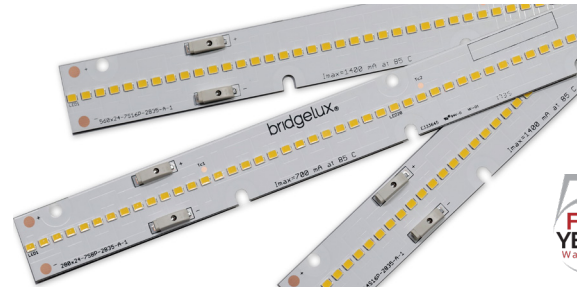

EB Series™ Gen 3

Bridgelux Differentiation

- It's in our DNA to solve customers' problems
- 15+ years of driving LED industry transformation
- Vertically integrated global supply chain
- Fully customizable platforms, including board shapes, LED layouts, color points and CRI options

Features & Benefits

- High efficacy of up to 200 lm/W (nominal)
- Available in 80 CRI, 90 CRI, and Thrive (98 CRI full spectrum)
- Available in a color temperatures from 2700K to 6500K
- High Output (HO) modules with 2x the nominal flux
- Wide lumen range with 2x overdrive capability
- 1120mm HO module delivers up to 20k lumens at 180 lm/W
- Achieve over 200 lm/W by under-driving
- Long lifetime (L80, B50 > 50,000 hours)
- Reliable use at elevated currents for greater design flexibility
- Easy installation using Zhaga mounting holes and connectors

Module Length	CCT Range	CRI	Flux (lm)	Drive Current (mA)	Voltage (V)	Power (W)	Efficacy (lm/W)	SDCM
280 mm	2700K-6500K	80	1340	350	19.1	6.7	200	3
		90	1100		19.9		164	
		Thrive (98)	1010		7.0	145		
280 mm High Output		80	2610	700	19.2	13.4	194	
		90	2225		166			
560 mm		2700K-6500K	80	2675	700	19.1	13.4	
	90		2195	19.9		164		
	Thrive (98)		2020	13.9		145		
560 mm High Output	80		5220	1400	19.2	26.9	194	
	90		4450		166			
1120 mm	2700K-6500K		80	5350	700	38.3	26.8	200
		90	4390	39.8		164		
		Thrive (98)	4040	27.8		145		
1120 mm High Output		80	10440	1400	38.4	53.8	194	
		90	8900		166			