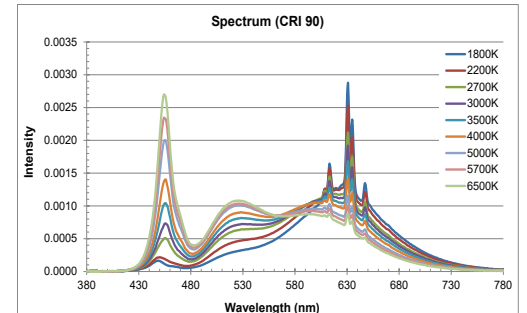

## Features and Benefits

- Packaged Bridgelux 3838 RGBW 4-in-1 package (3.8x4.0x0.8mm)
- Up to CRI 97; 1900lm/m (580lm/ft); 134 or greater LPW
- 10mm (3/8") Width and every 100mm (4") Cut
- Phosphor converted narrow band Red and Green, or Green chip option
- Highest RGB performance in the industry
- White tunable or selectable along BBC from 1800K to 6500K
- Compatible with Bridgelux 4 channel Driver
- Customized solution are available per customer request
- Decorative, Residential, Commercial, Architectural lighting applicaitons

### @ 1m (3.28ft) length, CRI 95 Strip Light RGBW Color Tunable Along BBC — Constant Flux @CCT from 1800K to 6500K

CRI	CCT	Total If (mA)	Nominal Drive Current (mA)				Typical Forward Volatge (V)				Typ. Flux (lm)	Power (W)	Efficacy (lm/W)
			White	Red	Green	Blue	White	Red	Green	Blue			
95	1800K	350	157	191	3	0	25	25	20	0	735	8.7	84
	2200K		158	165	26	2	25	25	21	19	850	8.5	100
	2700K		175	123	42	10	25	24	22	21	959	8.4	114
	3000K		175	108	52	15	25	23	22	21	984	8.3	119
	3500K		171	91	64	25	25	23	22	21	1045	8.3	126
	4000K		158	82	77	33	25	23	23	21	1061	8.2	129
	5000K		130	75	96	49	24	23	23	22	1059	8.1	131
	5700K		121	71	102	56	24	22	23	22	1062	8.1	131
	6500K		114	61	108	67	24	22	23	22	1055	8.1	131
95	1800K	650	291	354	5	0	27	28	21	0	1297	18.1	72
	2200K		293	306	48	3	27	27	22	20	1469	17.5	84
	2700K		325	229	77	18	28	26	23	21	1641	17.1	96
	3000K		325	200	96	29	28	25	23	21	1711	16.9	101
	3500K		318	168	118	46	28	25	24	22	1777	16.7	106
	4000K		293	152	144	62	27	24	24	22	1824	16.5	111
	5000K		242	140	178	90	26	24	25	23	1810	16.2	112
	5700K		225	132	189	105	26	24	25	23	1816	16.1	113
	6500K		213	114	200	124	26	23	25	24	1823	16.1	113