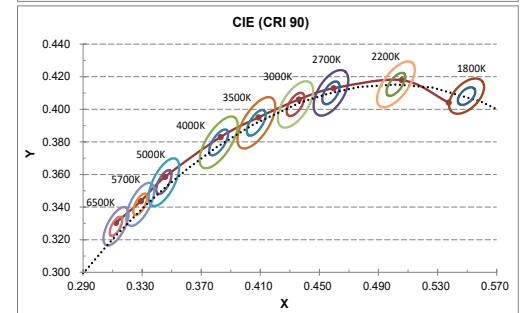

## Features and Benefits

- Packaged Bridgelux 3838 RGBW 4-in-1 package (3.8x4.0x0.8mm)
- Up to CRI 97; 1900lm/m (580lm/ft); 134 or greater LPW
- 10mm (3/8") Width and every 100mm (4") Cut
- Phosphor converted narrow band Red and Green, or Green chip option
- Highest RGB performance in the industry
- White tunable or selectable along BBC from 1800K to 6500K
- Compatible with Bridgelux 4 channel Driver
- Customized solution are available per customer request
- Decorative, Residential, Commercial, Architectural lighting applicaitons

### @ 1m (3.28ft) length, CRI 95 Strip Light RGBW Color Tunable Along BBC — Constant Flux @CCT from 1800K to 6500K

CRI	CCT	Total If (mA)	Nominal Drive Current (mA)				Typical Forward Volatge (V)				Typ. Flux (lm)	Power (W)	Efficacy (lm/W)
			White	Red	Green	Blue	White	Red	Green	Blue			
95	1800K	350	157	191	3	0	25	25	20	0	735	8.7	84
	2200K		158	165	26	2	25	25	21	19	850	8.5	100
	2700K		175	123	42	10	25	24	22	21	959	8.4	114
	3000K		175	108	52	15	25	23	22	21	984	8.3	119
	3500K		171	91	64	25	25	23	22	21	1045	8.3	126
	4000K		158	82	77	33	25	23	23	21	1061	8.2	129
	5000K		130	75	96	49	24	23	23	22	1059	8.1	131
	5700K		121	71	102	56	24	22	23	22	1062	8.1	131
	6500K		114	61	108	67	24	22	23	22	1055	8.1	131
95	1800K	650	291	354	5	0	27	28	21	0	1297	18.1	72
	2200K		293	306	48	3	27	27	22	20	1469	17.5	84
	2700K		325	229	77	18	28	26	23	21	1641	17.1	96
	3000K		325	200	96	29	28	25	23	21	1711	16.9	101
	3500K		318	168	118	46	28	25	24	22	1777	16.7	106
	4000K		293	152	144	62	27	24	24	22	1824	16.5	111
	5000K		242	140	178	90	26	24	25	23	1810	16.2	112
	5700K		225	132	189	105	26	24	25	23	1816	16.1	113
	6500K		213	114	200	124	26	23	25	24	1823	16.1	113